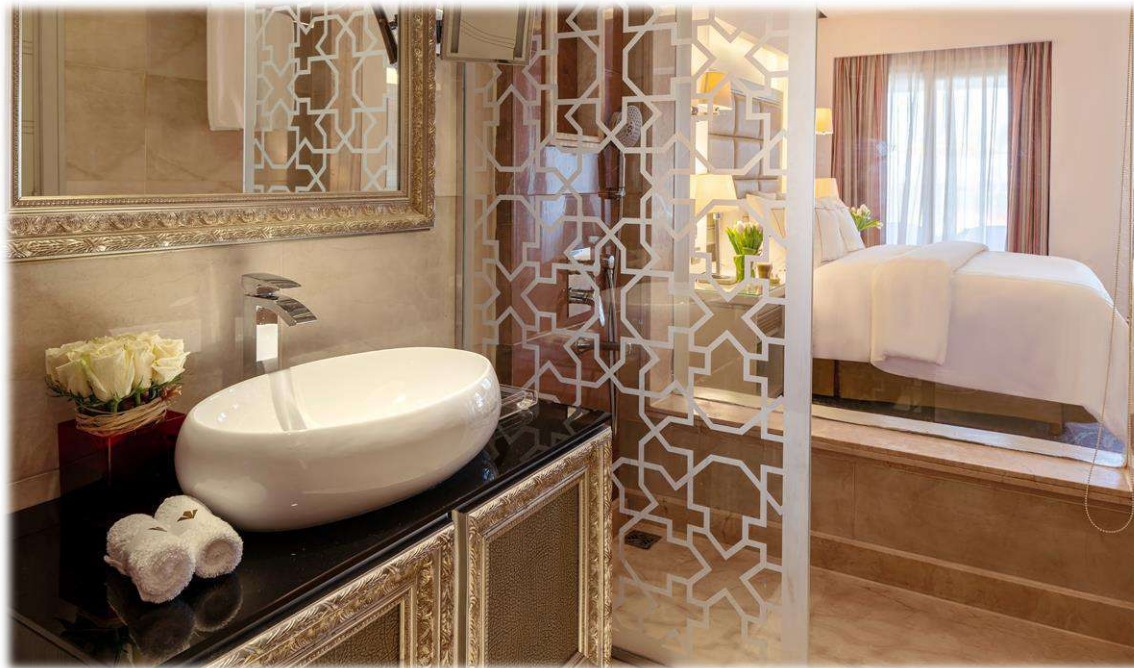

SWIM UP ROOM

Sea View

Size: 36-40 m²

Specifications:

King or twin bed, mini bar (refilled daily), bathrobes and slippers, LCD IP TV with international channels, free WI-FI, tea and coffee set-up, direct dial phone, telephone in WC, hairdryer, shower, toilet, air conditioning (cold/warm), safe box, terrace with direct access to shared Premium Pool. Shared pool in front of the building only for Premium Rooms guests.

Swim Up room located on ground floor and have sea and pool view.

Maximum: 3 adults or 2 adults and 2 children

Room Amenities:

Branded Luxury Bathroom Amenities such as; Aqua Di Portofino, Chopard or L'Occitane, Shaving kit, Dental kit, Shower cap, wipes, Shoe care, Sewing kit, Ears cotton buds, make-up pads, hair comb, shower fiber,