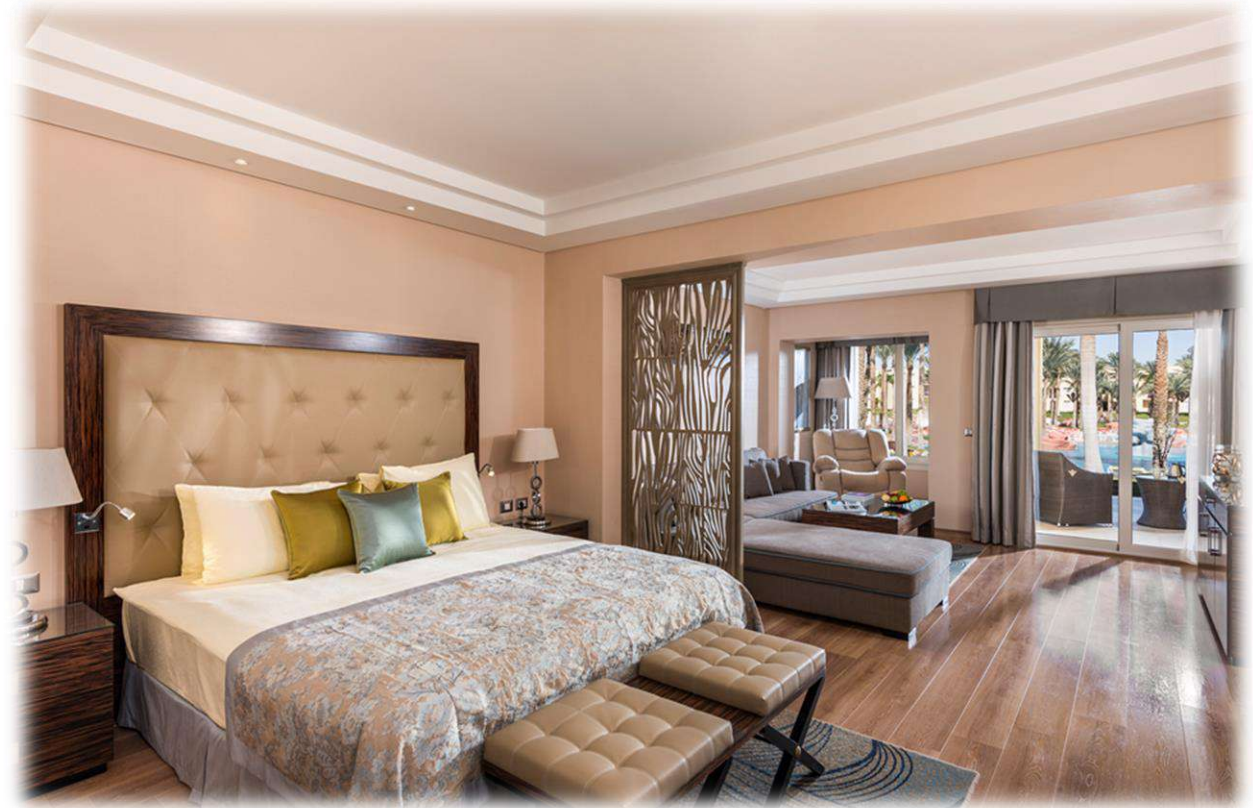

JUNIOR SUITE

Pool and garden view

Size: 53-58 m²

Specifications:

Comfortable Rooms with King bed, living area with sofa, mini bar (refilled daily), Espresso machine, bathrobes and slippers, LCD IP TV with international channels, free WI-FI, direct dial phone, telephone in WC, hairdryer, toilet, bathroom with a separate shower unit, air conditioning (cold/ warm), safe box, balcony or terrace.

Maximum: 3 adults and 1 child.

Suite Amenities:

Branded Luxury Bathroom Amenities such as; Aqua Di Portofino, Chopard or L'Occitane. Male Hygiene Box (shaving kit, Dental kit, wipes, body spray, nail trimmer and nail file, cotton buds, hair comb). Female Hygiene Box (Women dippers, sanitary bag) Dental kit, wipes, body spray, nail trimmer and nail file, cotton buds, make-up buds, shower fiber, Shoe Care Box (Shoe shine, shoe mitt, shoehorn), leather slippers, Sanitizer dispenser.