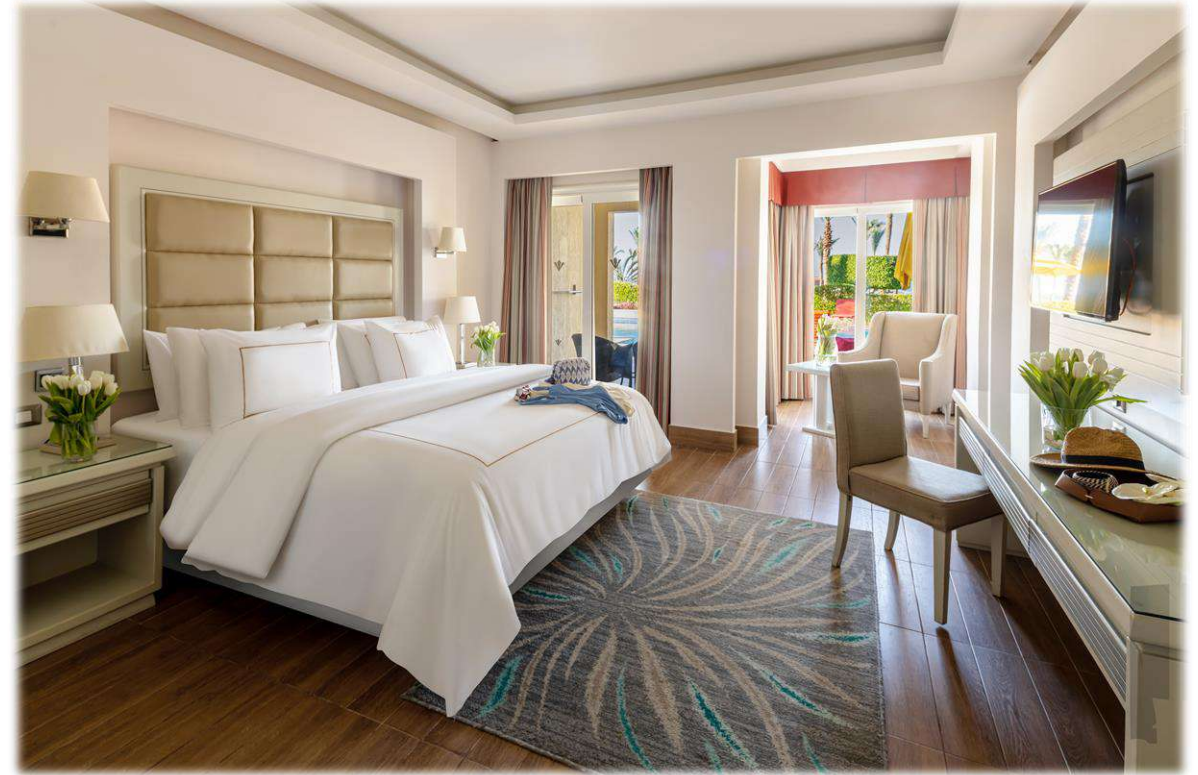

SWIM UP ROOM

Sea View

Size: 36-40 m²

Specifications:

King or twin bed, mini bar (refilled daily), bathrobes and slippers, LCD IP TV with international channels, free WI-FI, tea and coffee set-up, direct dial phone, telephone in WC, hairdryer, shower, toilet, air conditioning (cold/warm), safe box, terrace with direct access to shared Premium Pool. Shared pool in front of the building only for Premium Rooms guests.

Swim Up room located on ground floor and have sea and pool view.

Maximum: 3 adults or 2 adults and 2 children

Room Amenities:

Branded Luxury Bathroom Amenities such as; Aqua Di Portofino, Chopard or L'Occitane, Shaving kit, Dental kit, Shower cap, wipes, Shoe care, Sewing kit, Ears cotton buds, make-up pads, hair comb, shower fiber,